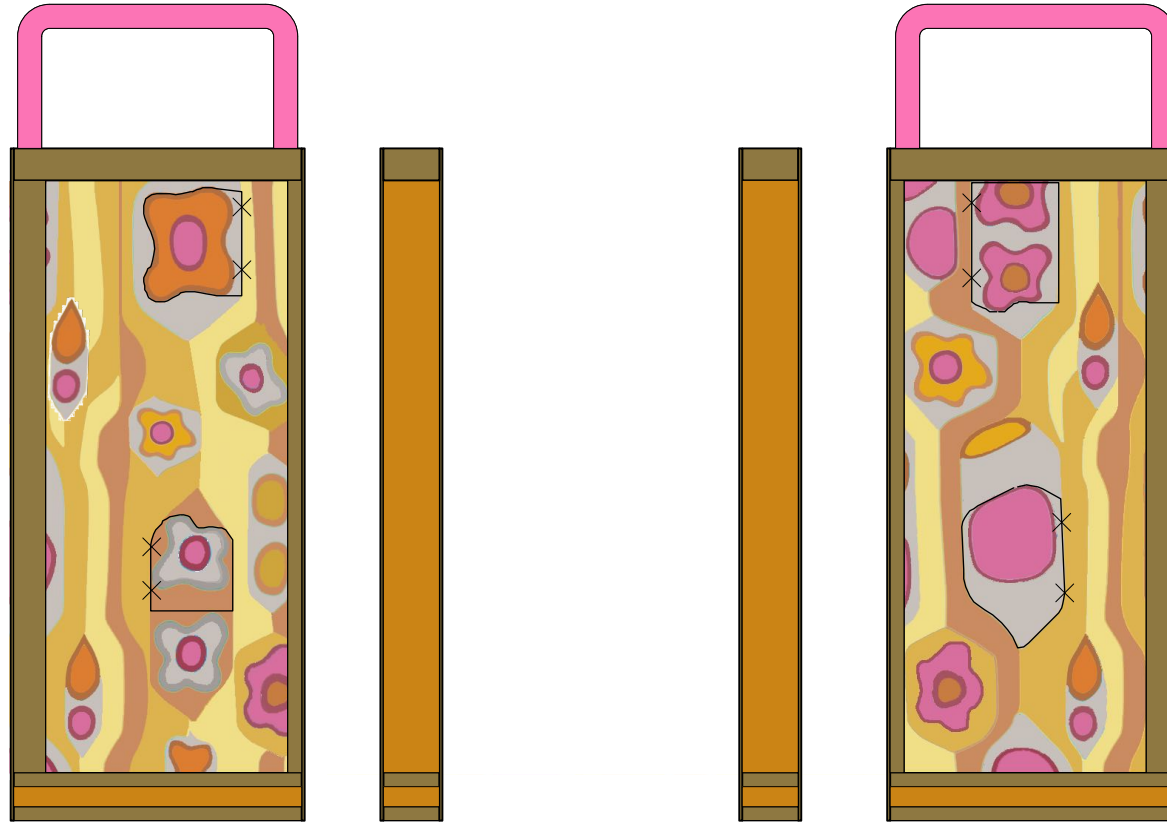

Trim and Framing applied to Surface of scenery flats

Trim & LED Video Panel Framing- 3D View. Wall Unit B

Producing Organization

Northfield Schools

Production Title

2024 Rock N Roll Revival

Director

Ray
Coudret

Drawing Information

Date 1/5/24
Drawn By B. Bjorklund

Revision:

Scale

1/4"=1'-0"

3D Detail Wall Unit B

Drawing Number

X of X

Drawing Information

Date 1/5/24
Drawn By B. Bjorklund

Revision:

Scale

1/4"=1'-0"

"Joke Walls"
Paint & Door Detail

Drawing Number

X of X