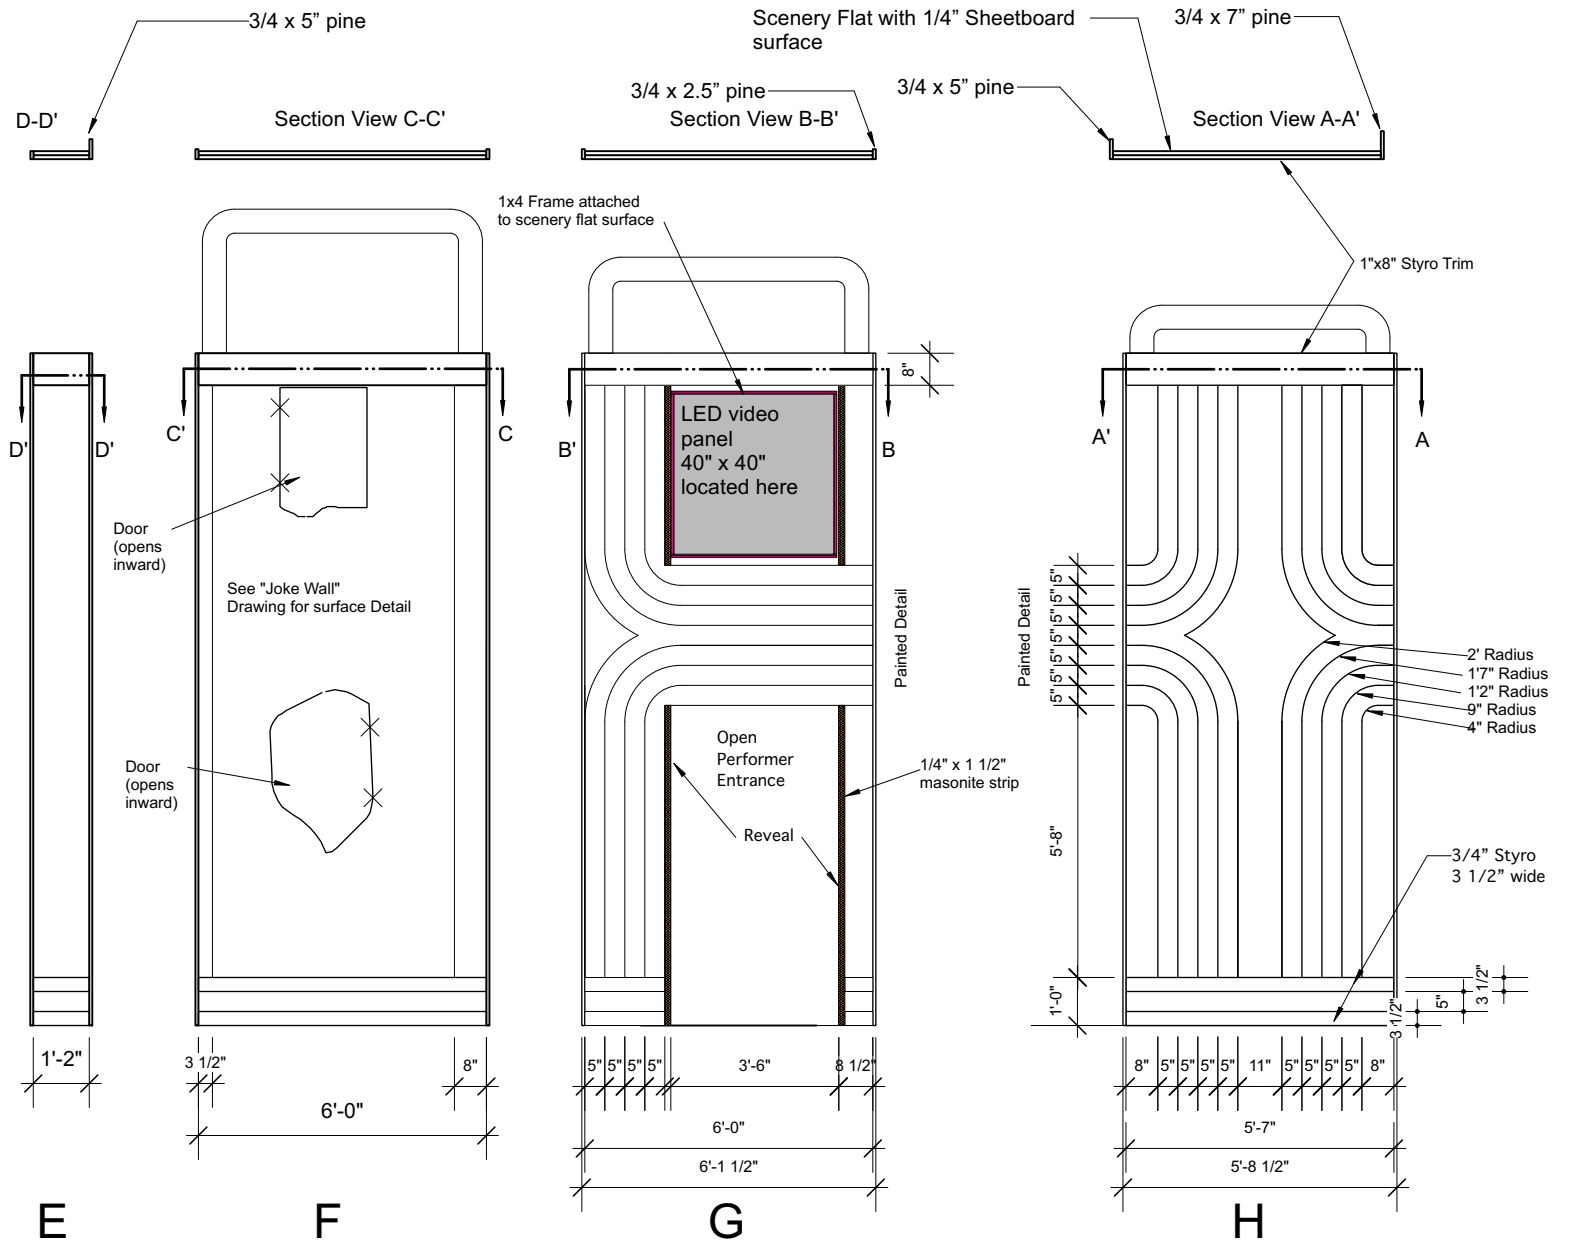

Drawing Information

Date 1/5/24
Drawn By B. Bjorklund

Revision:

Scale

1/4"=1'-0"

3D Detail Wall Unit B

Drawing Number

X of X

Drawing Information

Date 1/5/24
Drawn By B. Bjorklund

Revision:

Scale

1/4"=1'-0"

"Joke Walls"
Paint & Door Detail

Drawing Number

X of X

Top Of Wall Trim Pieces

Top View- Assembly Detail
(stage left shown)

Scenery Flats with 1/4" Sheetboard Surface

Producing Organization	Production Title	Director	Drawing Information	Scale	Stage Left Walls	Drawing Number
Northfield Schools	2024 Rock N Roll Revival	Ray Coudret	Date 1/5/24 Drawn By B. Bjorklund	1/4"=1'-0"		X of X