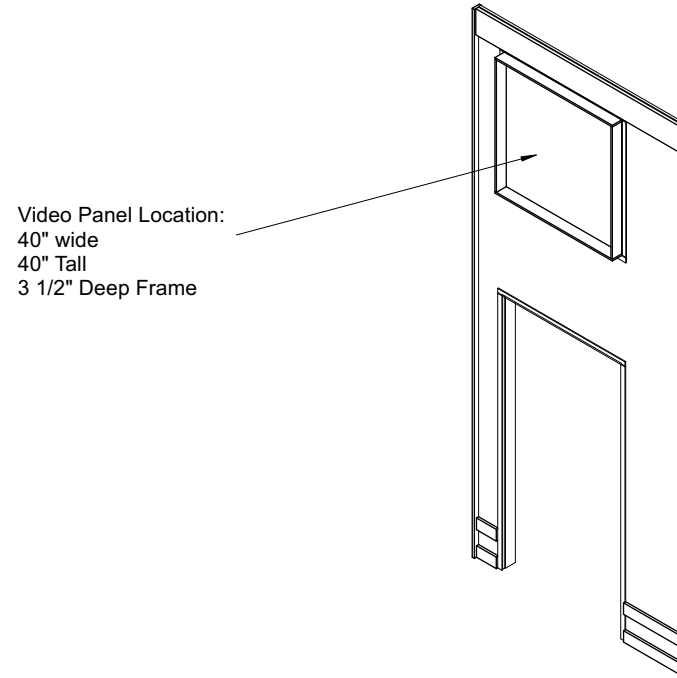

Top Of Wall Trim Pieces

Top View- Assembly Detail (stage right shown)

Producing Organization	Production Title	Director	Drawing Information	Scale	Stage Right Walls	Drawing Number
Northfield Schools	2024 Rock N Roll Revival	Ray Coudret	Date 1/5/24 Drawn By B. Bjorklund	1/4"=1'-0"		X of X

Trim and Framing applied to Surface of scenery flats

Trim & LED Video Panel Framing- 3D View. Wall Unit B

Producing Organization

Northfield Schools

Production Title

2024 Rock N Roll Revival

Director

Ray
Coudret