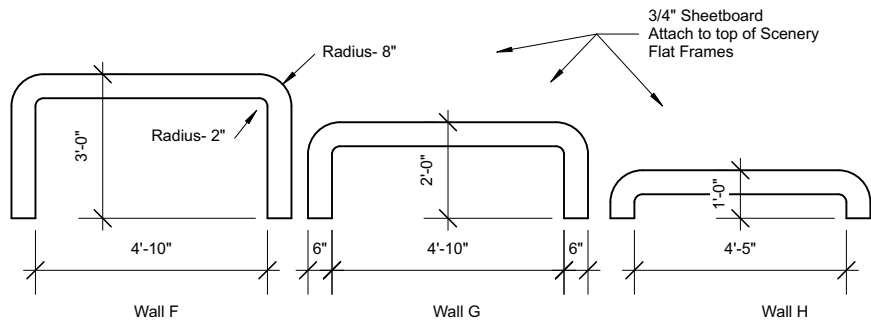

Drawing Information

Date 1/5/24
Drawn By B. Bjorklund

Revision:

Scale

1/4"=1'-0"

"Joke Walls"
Paint & Door Detail

Drawing Number

X of X

Top Of Wall Trim Pieces

Top View- Assembly Detail
(stage left shown)

Scenery Flats with 1/4" Sheetboard Surface

Producing Organization	Production Title	Director	Drawing Information	Scale	Stage Left Walls	Drawing Number
Northfield Schools	2024 Rock N Roll Revival	Ray Coudret	Date 1/5/24 Drawn By B. Bjorklund	1/4"=1'-0"		X of X