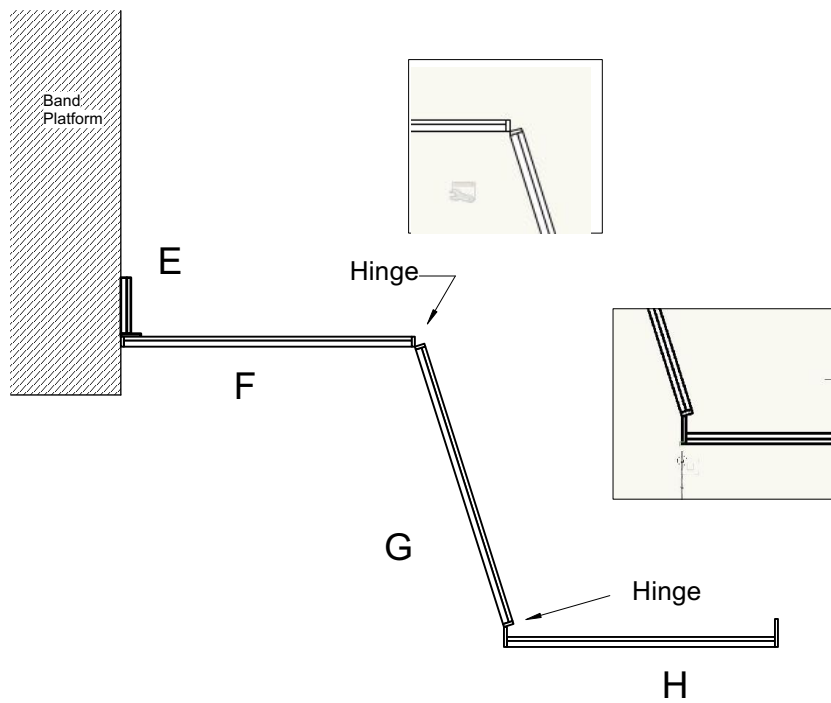

Drawing Information

Date 1/5/24
Drawn By B. Bjorklund

Revision:

Scale

1/4"=1'-0"

"Joke Walls"
Paint & Door Detail

Drawing Number

X of X

Top Of Wall Trim Pieces

Top View- Assembly Detail
(stage left shown)

Scenery Flats with 1/4" Sheetboard Surface

Producing Organization	Production Title	Director	Drawing Information	Scale	Stage Left Walls	Drawing Number
Northfield Schools	2024 Rock N Roll Revival	Ray Coudret	Date 1/5/24 Drawn By B. Bjorklund	1/4"=1'-0"		X of X