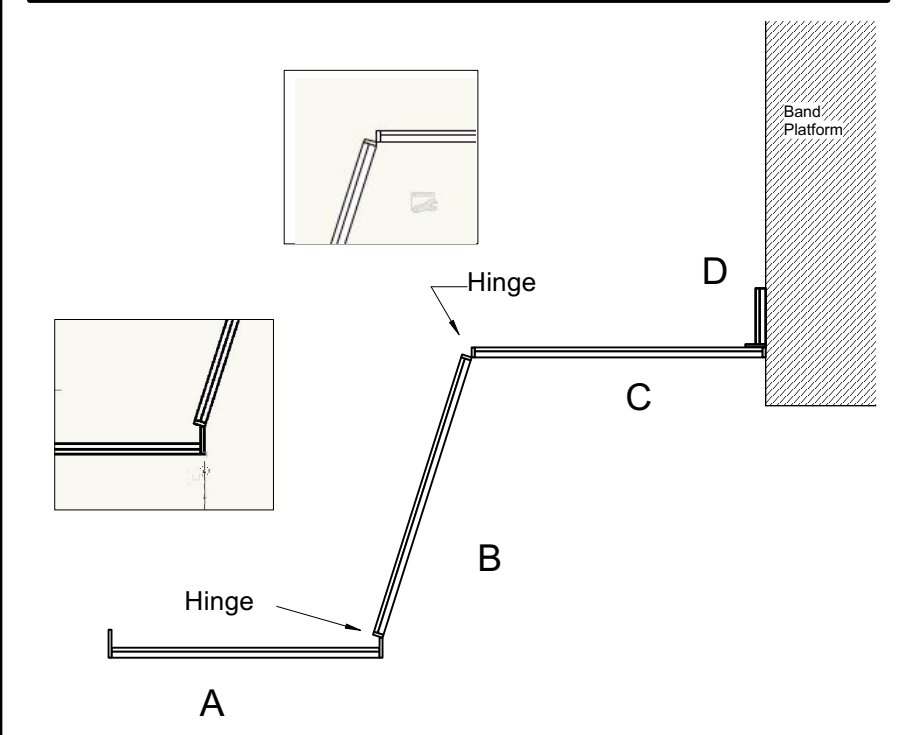

Top Of Wall Trim Pieces

Top View- Assembly Detail (stage right shown)

Producing Organization	Production Title	Director	Drawing Information	Scale	Stage Right Walls	Drawing Number
Northfield Schools	2024 Rock N Roll Revival	Ray Coudret	Date 1/5/24 Drawn By B. Bjorklund	1/4"=1'-0"		X of X

Trim and Framing applied to Surface of scenery flats

Trim & LED Video Panel Framing- 3D View. Wall Unit B

Producing Organization

Northfield Schools

Production Title

2024 Rock N Roll Revival

Director

Ray
Coudret

Drawing Information

Date 1/5/24
Drawn By B. Bjorklund

Revision:

Scale

1/4"=1'-0"

3D Detail Wall Unit B

Drawing Number

X of X

Drawing Information

Date 1/5/24
Drawn By B. Bjorklund

Revision:

Scale

1/4"=1'-0"

"Joke Walls"
Paint & Door Detail

Drawing Number

X of X